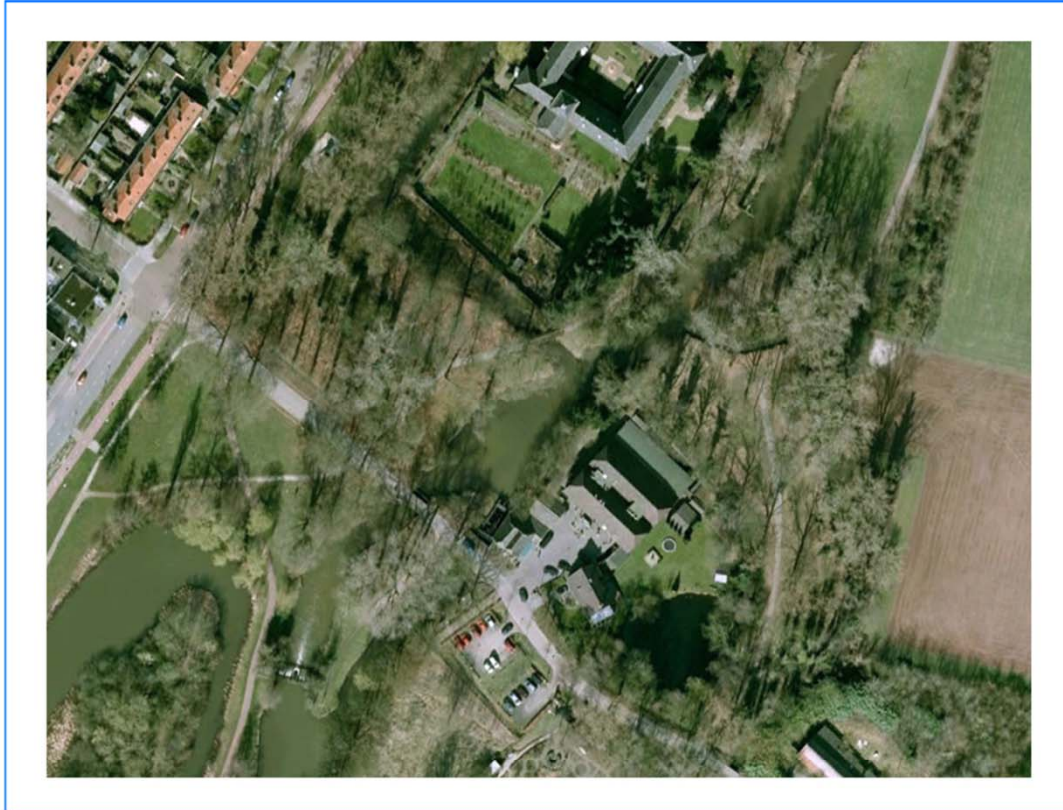

Glass pavilion

Final presentation M2 project, Jules Gielen
28 june 2011

Glass pavilion

Location • Concept • Design • Questions

Glass pavilion

Location · Concept · Design · Questions

Glass pavilion

Location • Concept • Design • Questions