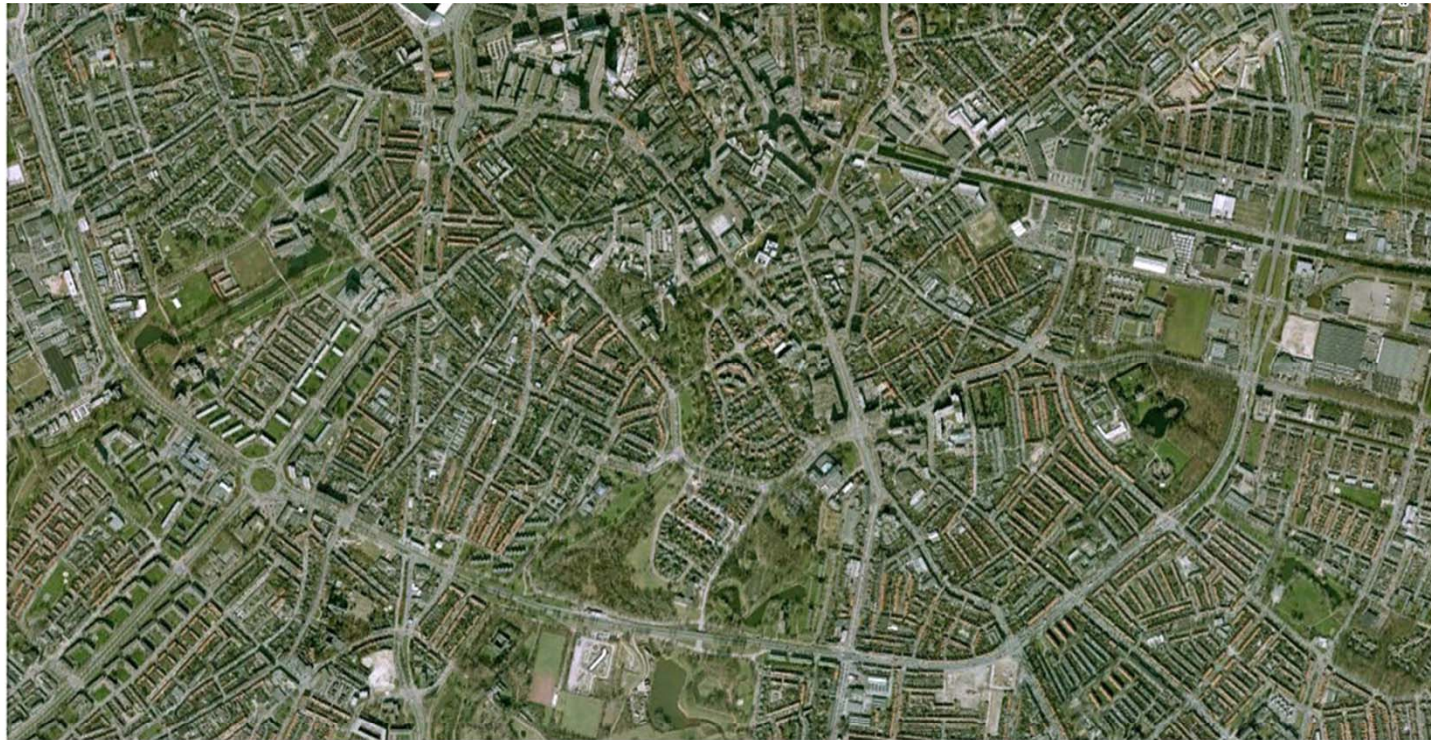

Glass pavilion

Final presentation M2 project, Jules Gielen
28 june 2011

Glass pavilion

Location • Concept • Design • Questions

Glass pavilion

Location · Concept · Design · Questions

Glass pavilion

Location • Concept • Design • Questions