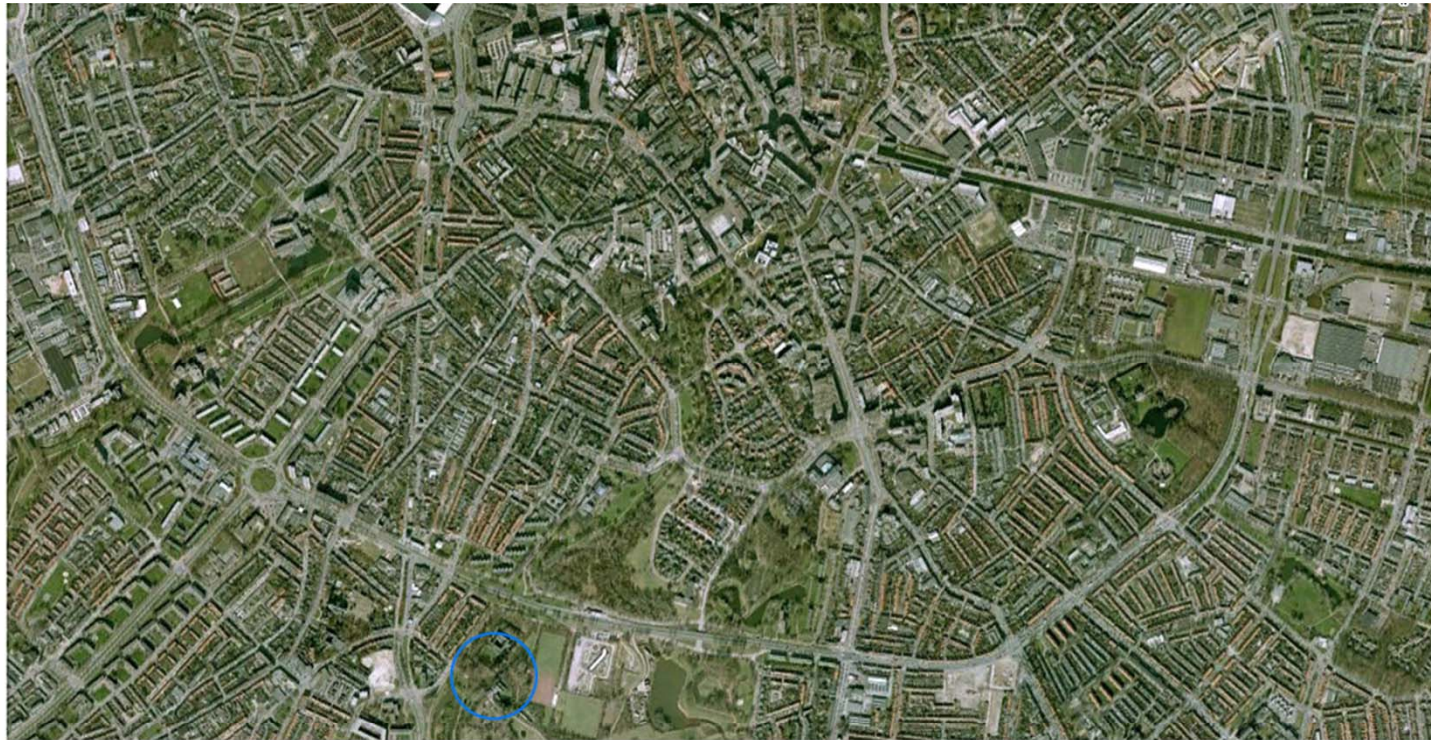

Glass pavilion

Final presentation M2 project, Jules Gielen
28 june 2011

Glass pavilion

Location • Concept • Design • Questions

Glass pavilion

Location · Concept · Design · Questions

Glass pavilion

Location • Concept • Design • Questions